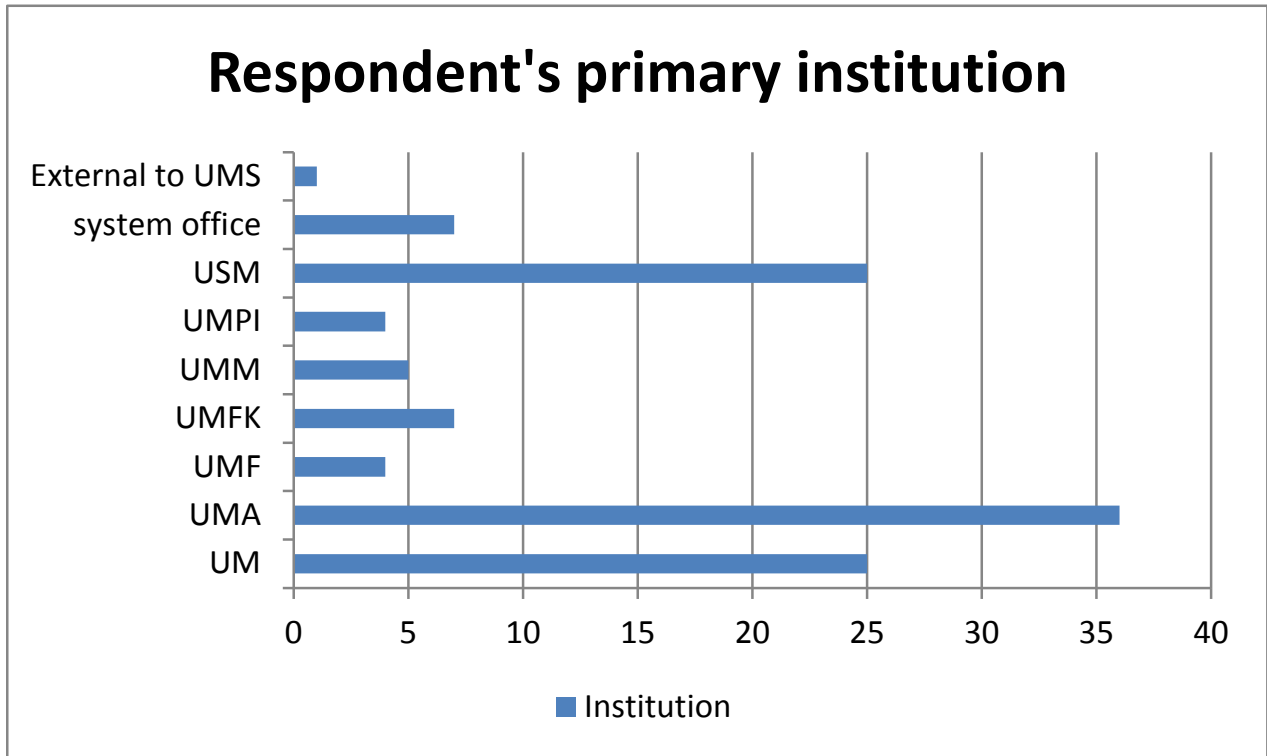

# **Feedback from Mission Excellence website Survey Instrument**

Human Resources Draft Report

May-June 2013

Final – survey closed June 28th

Who responded:

Feedback on Goals stated in the report: