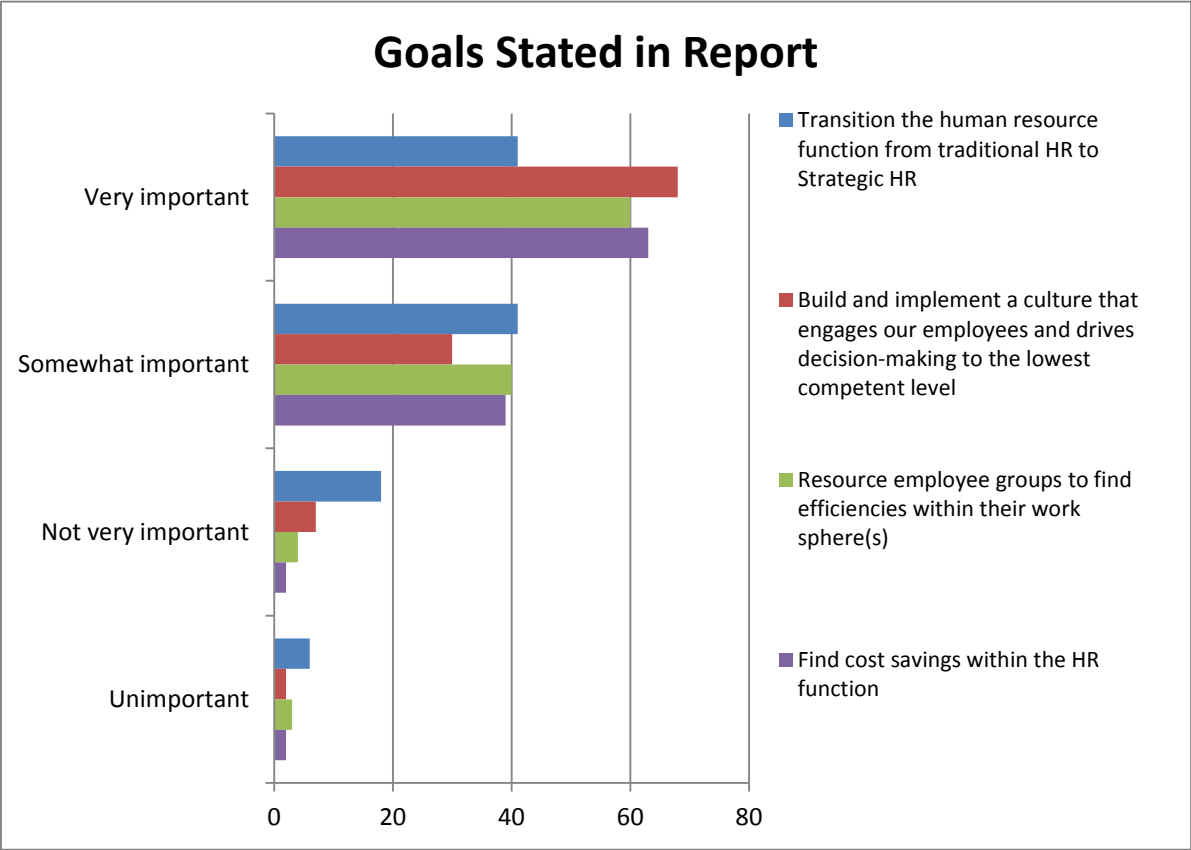

# **Feedback from Mission Excellence website Survey Instrument**

Human Resources Draft Report

May-June 2013

Final – survey closed June 28th

Who responded:

Feedback on Goals stated in the report:

## Feedback on Recommendations stated in the report: